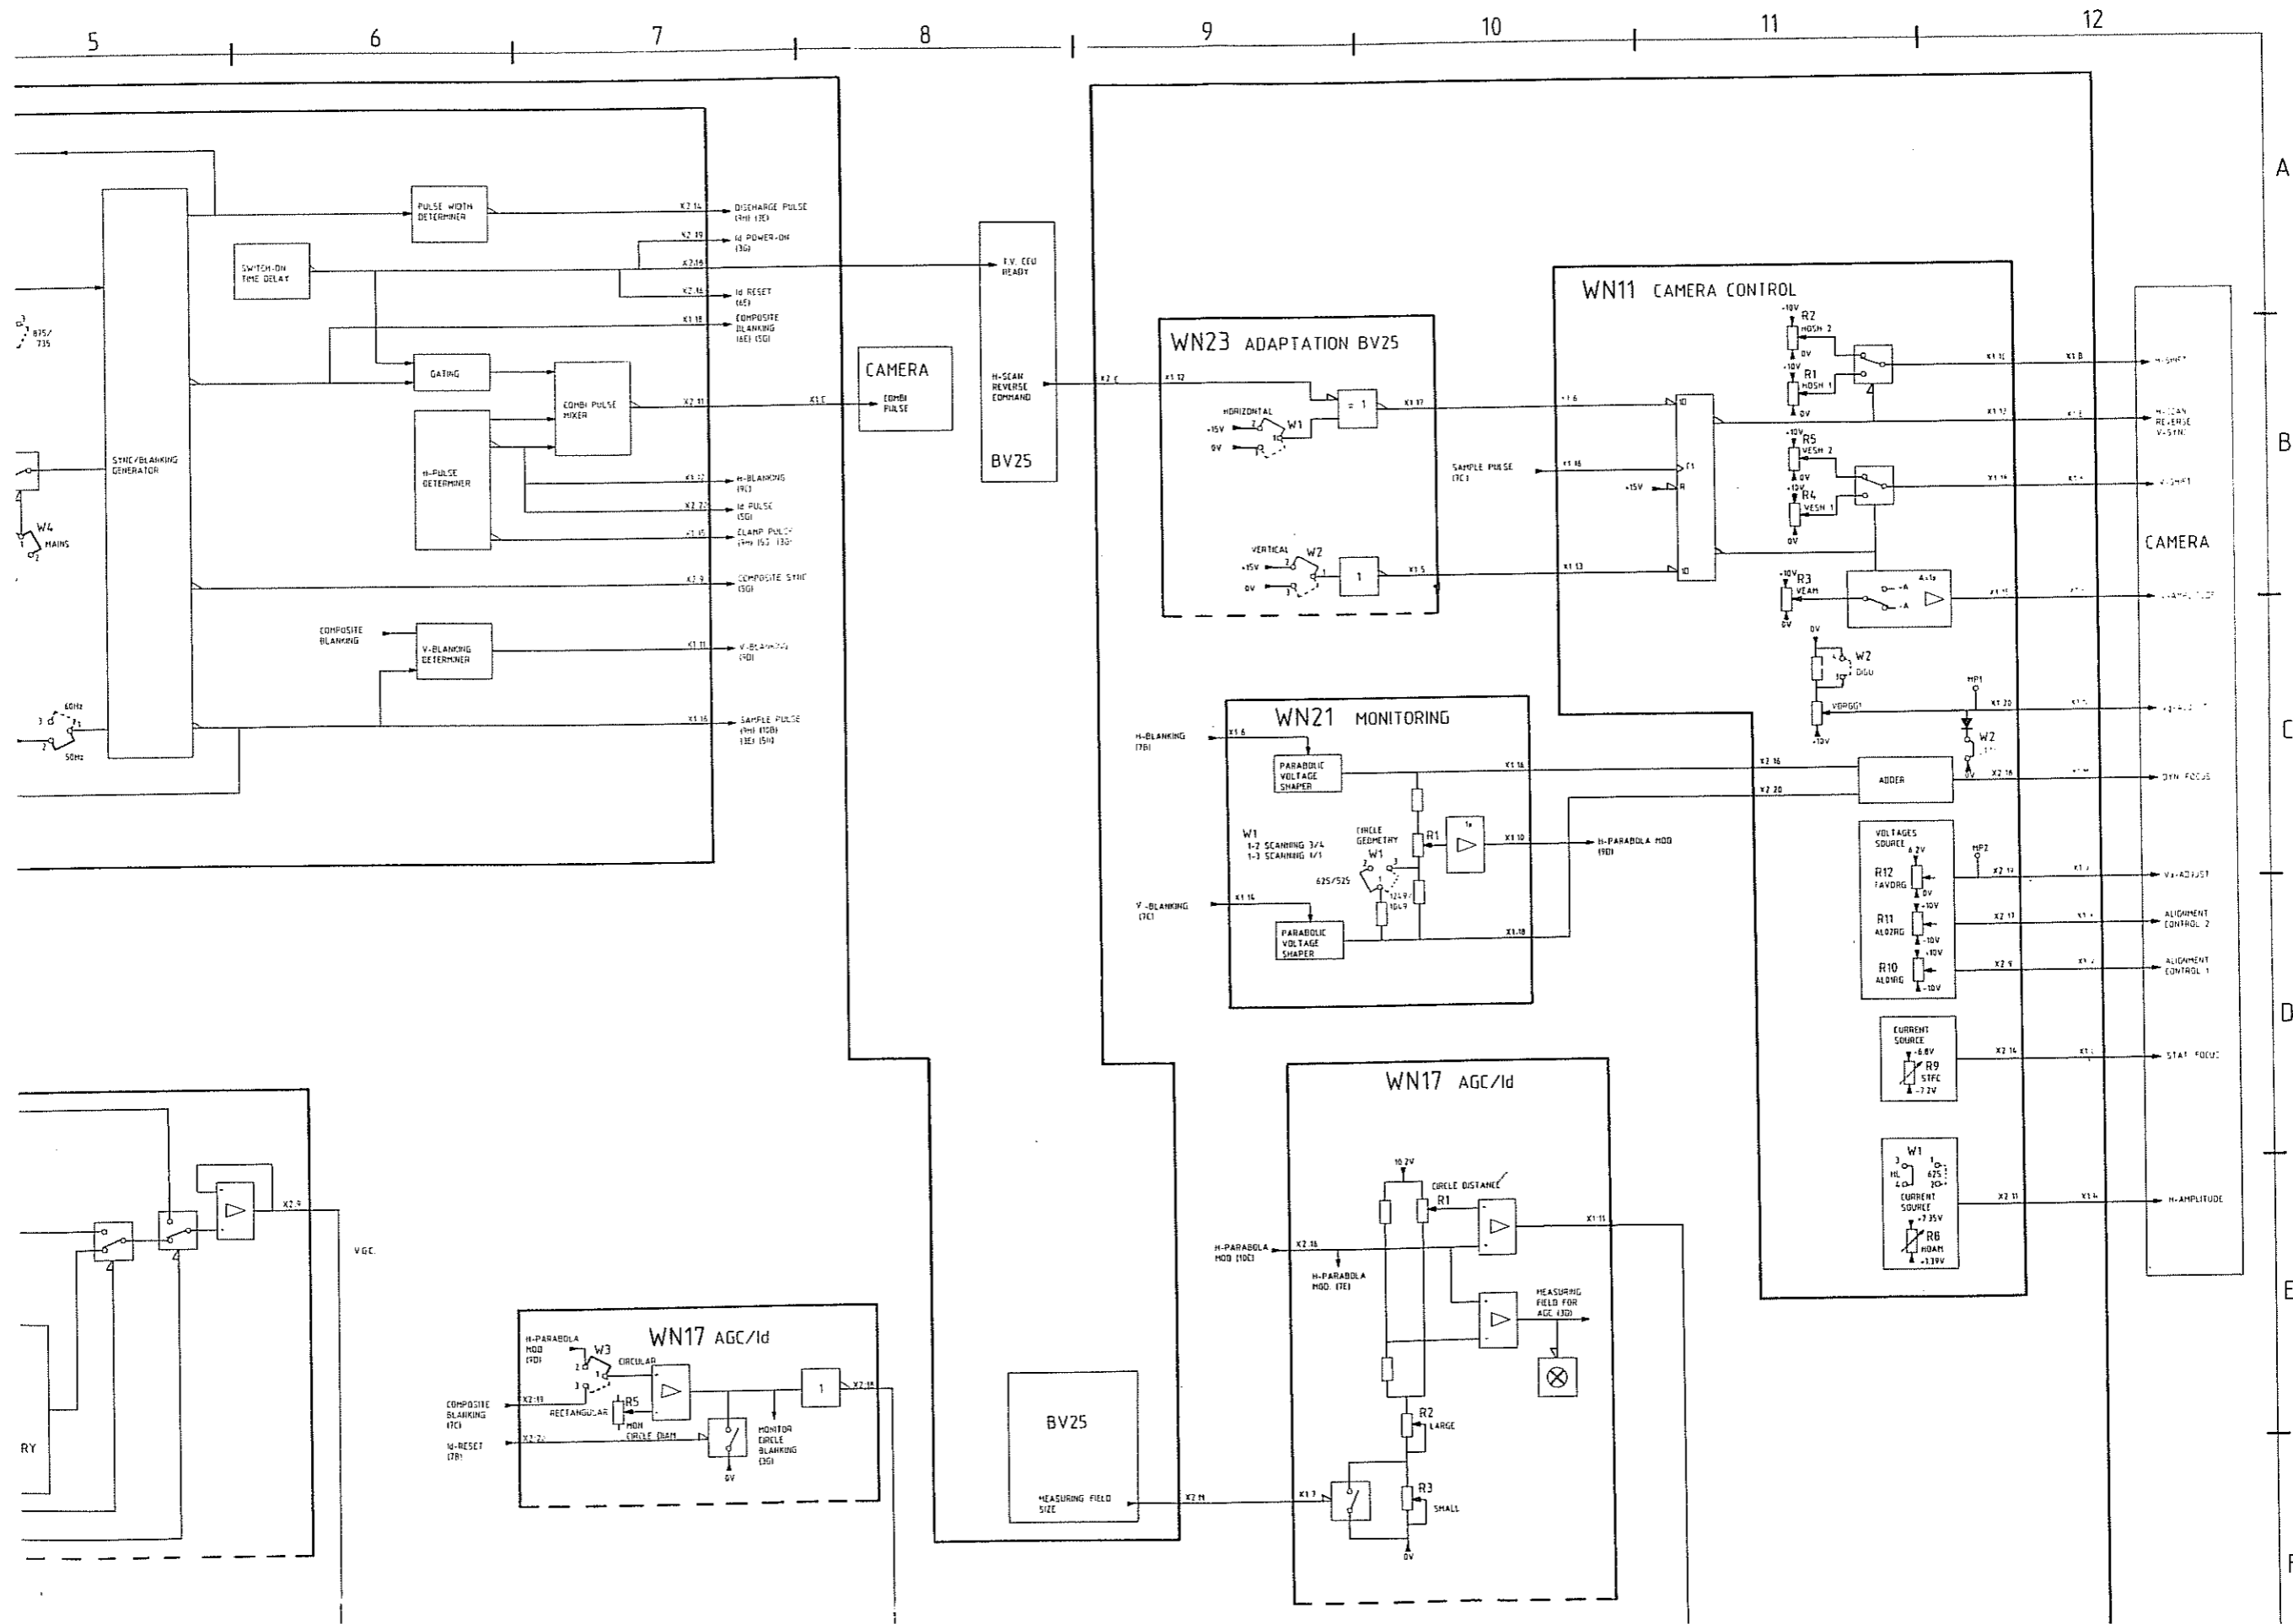

Section Z
F
F
G
H

XTV5- FB TV Control Unit

SIMPLIFIED CIRCUIT DIAGRAM OF T.V. CONTROL UNIT WN