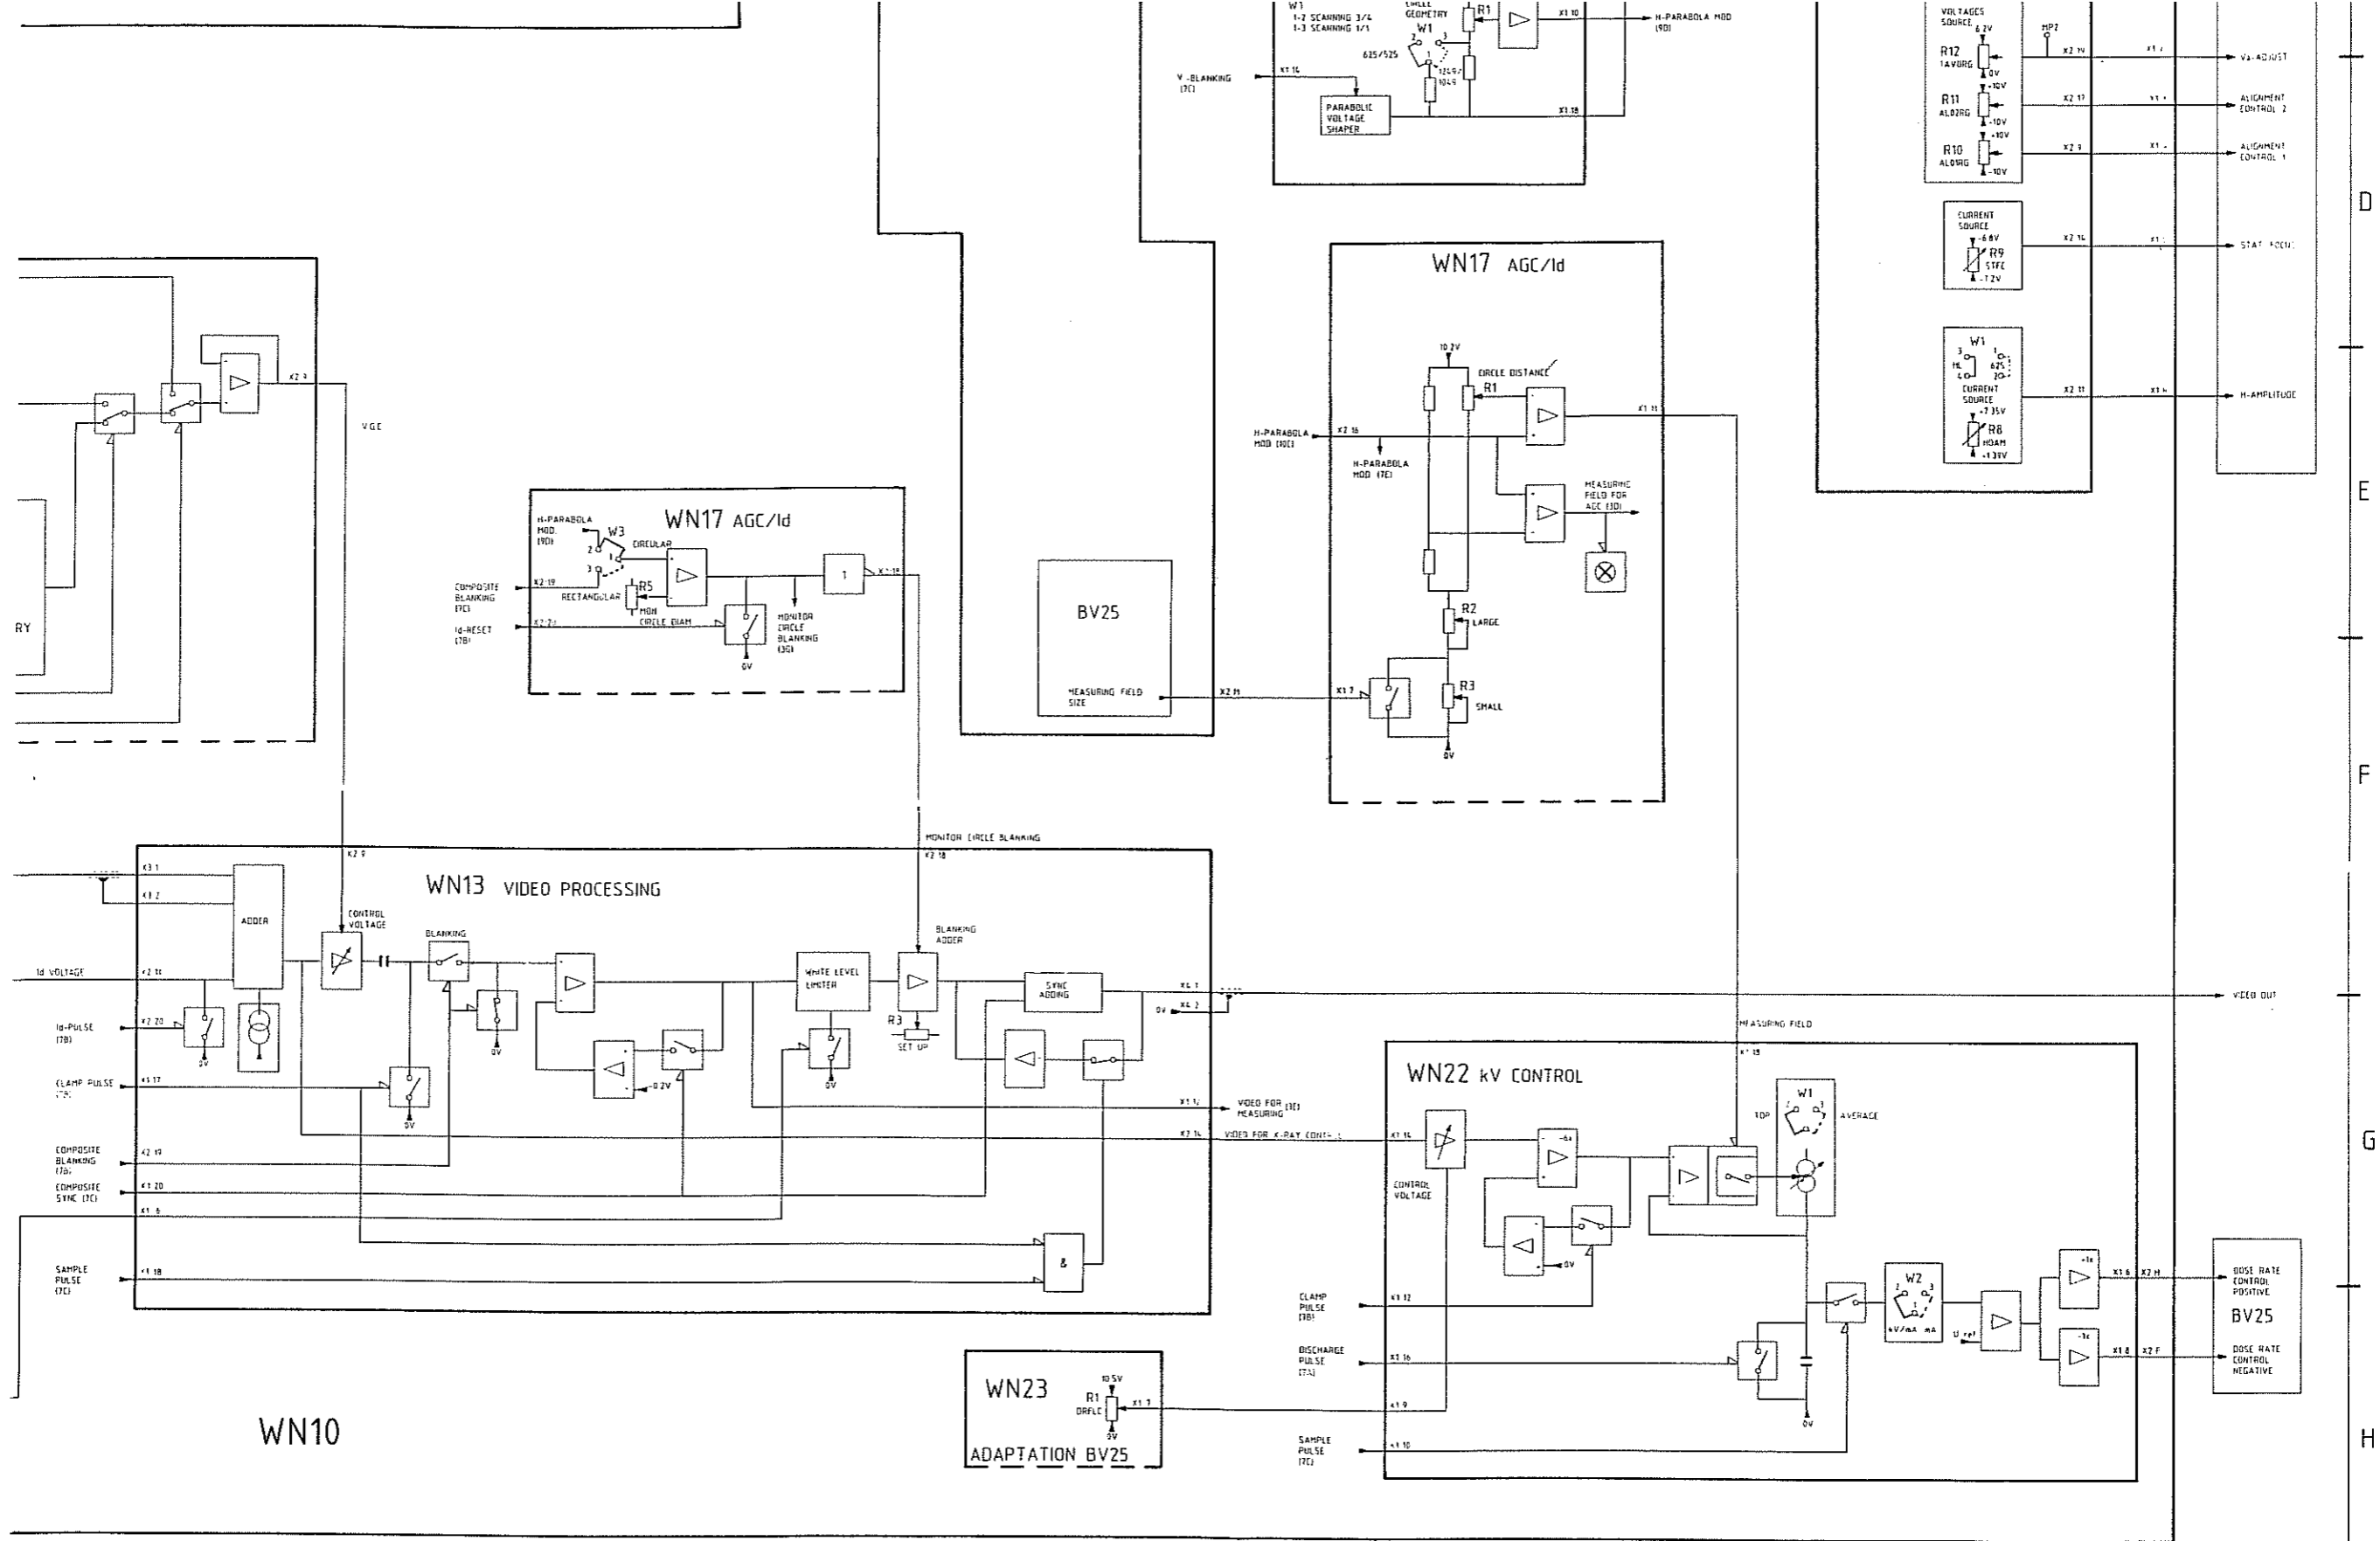

Section Z
F
F
G
H

XTV5- FB TV Control Unit

SIMPLIFIED CIRCUIT DIAGRAM OF T.V. CONTROL UNIT WN