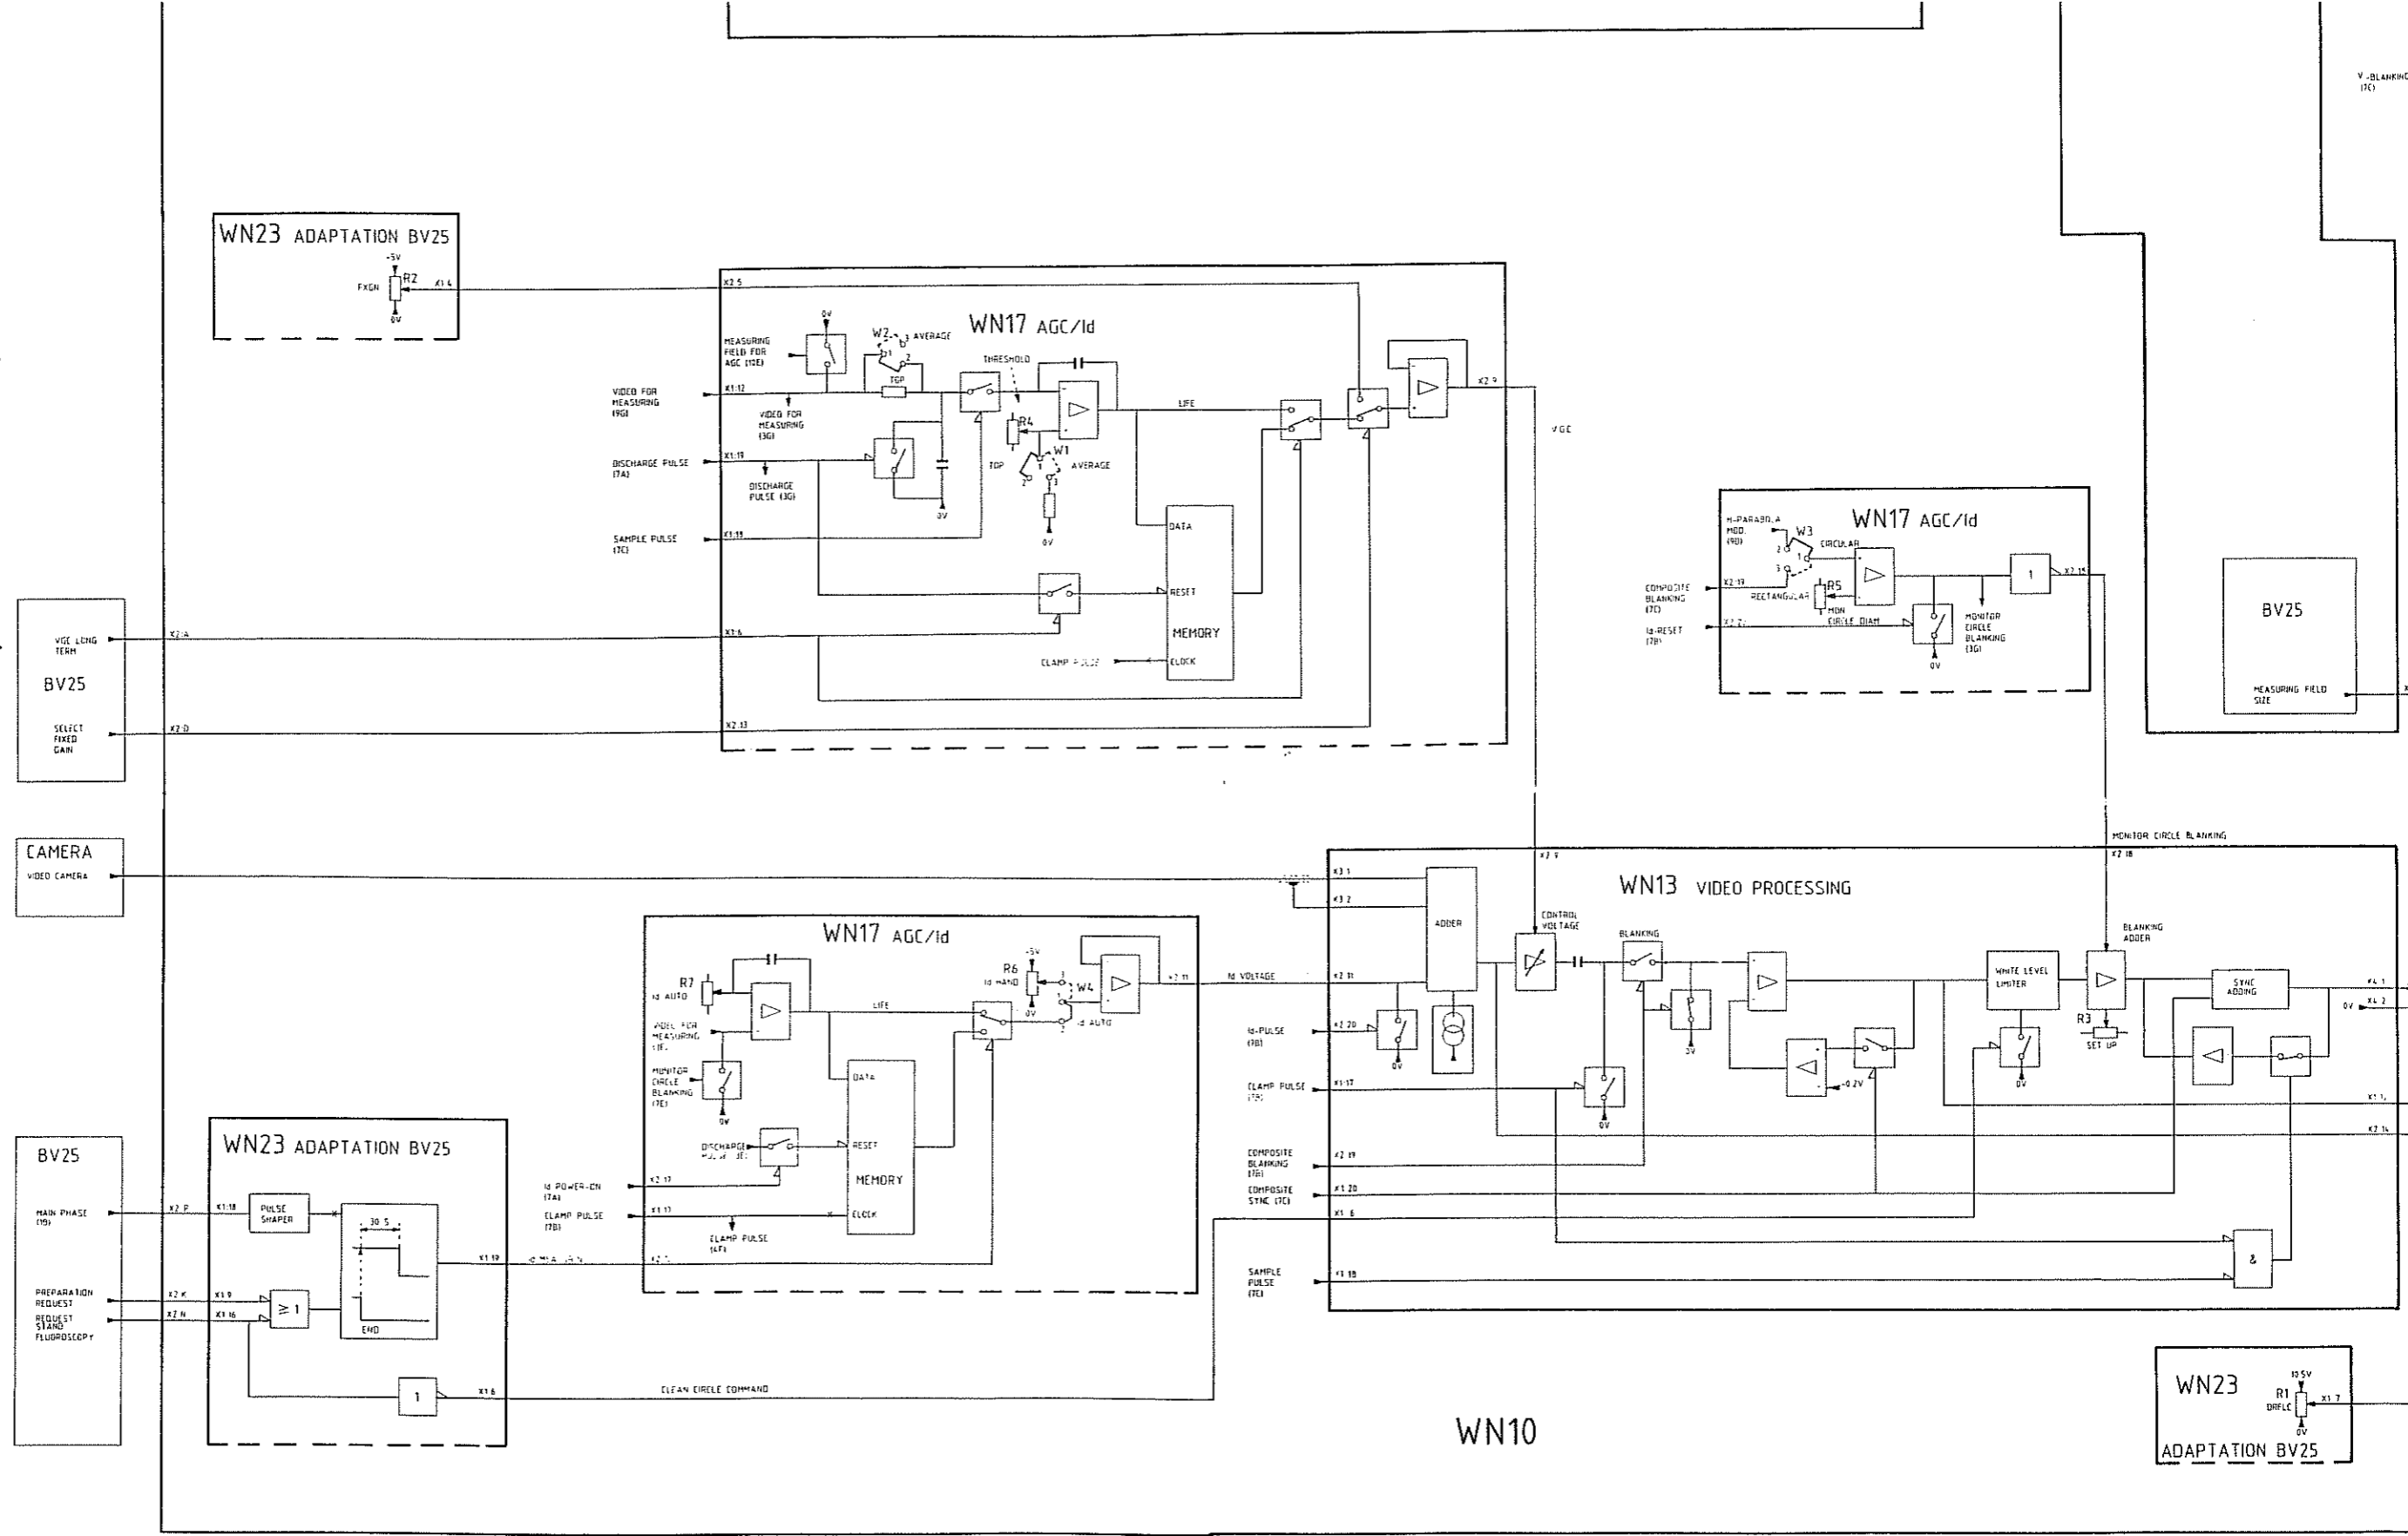

Section Z
F
F
G
H

XTV5- FB TV Control Unit

SIMPLIFIED CIRCUIT DIAGRAM OF T.V. CONTROL UNIT WN