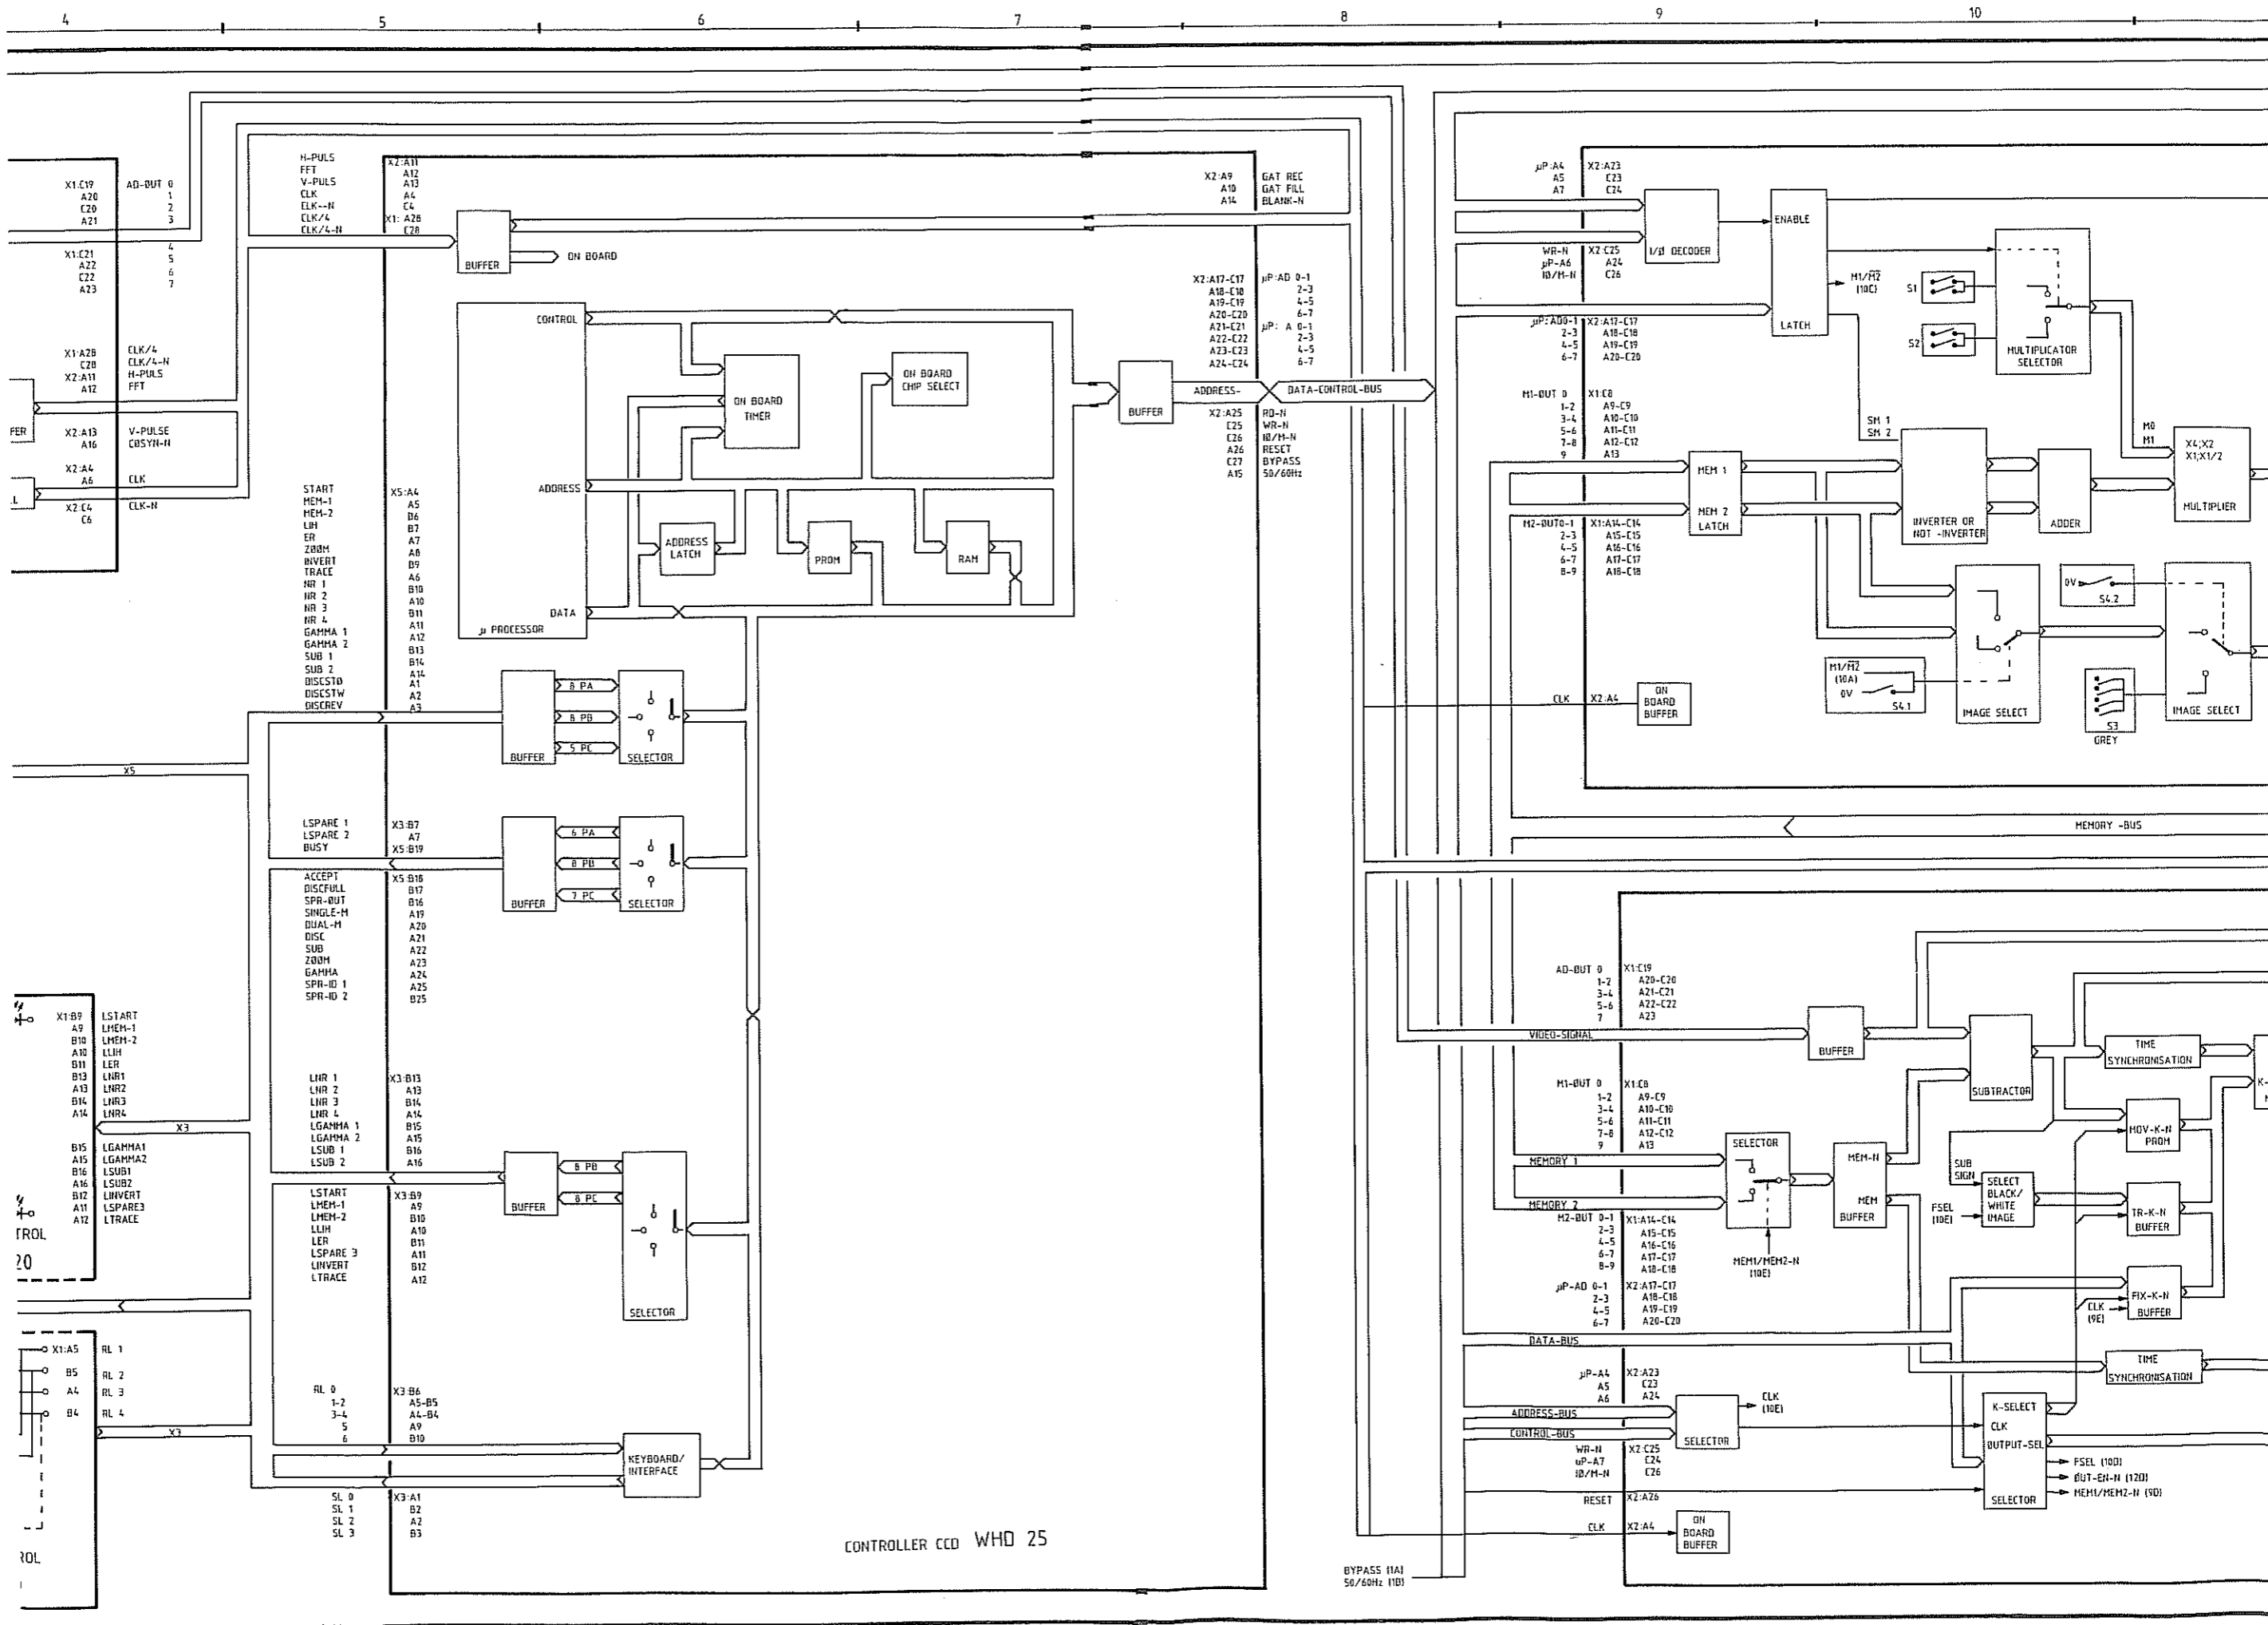

CONTROLLER CCD WHD 25

BYPASS (1A)
50/60Hz (1B)