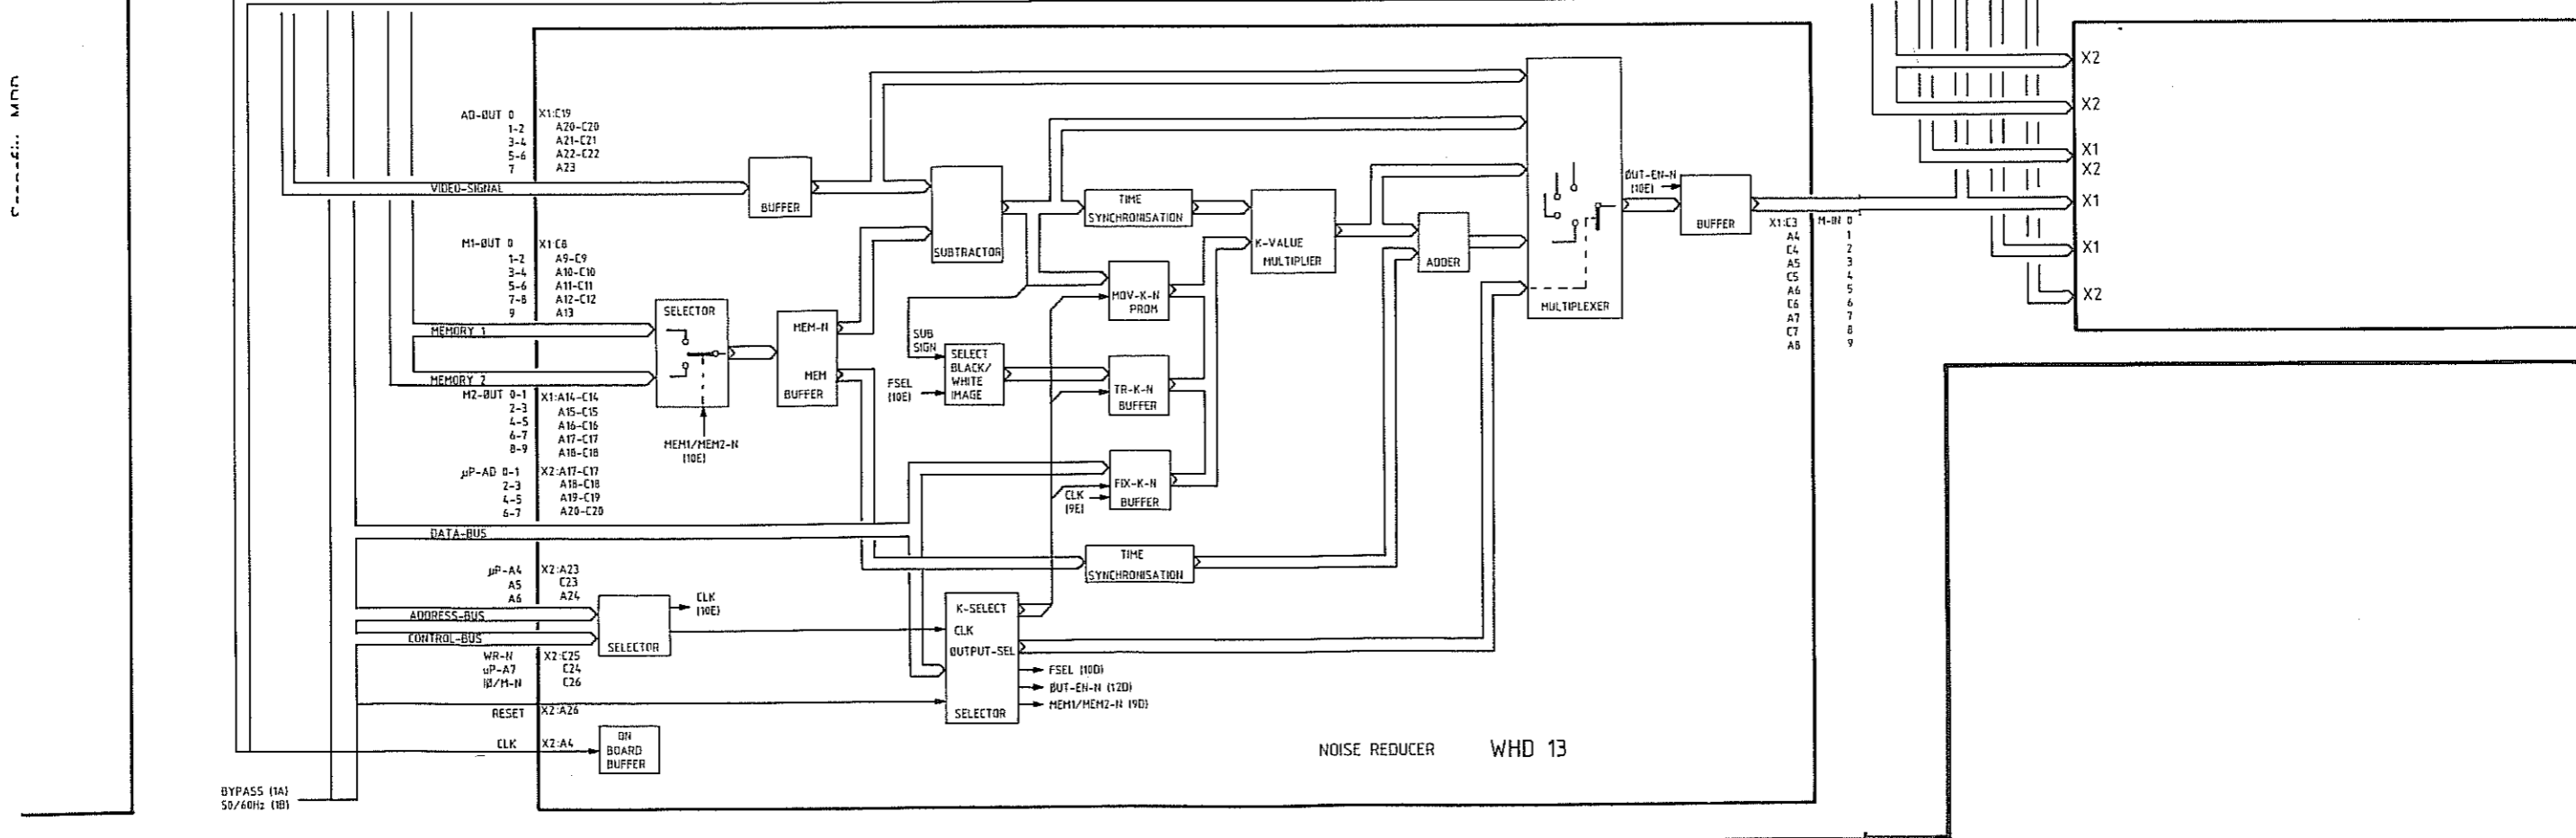

Continued...