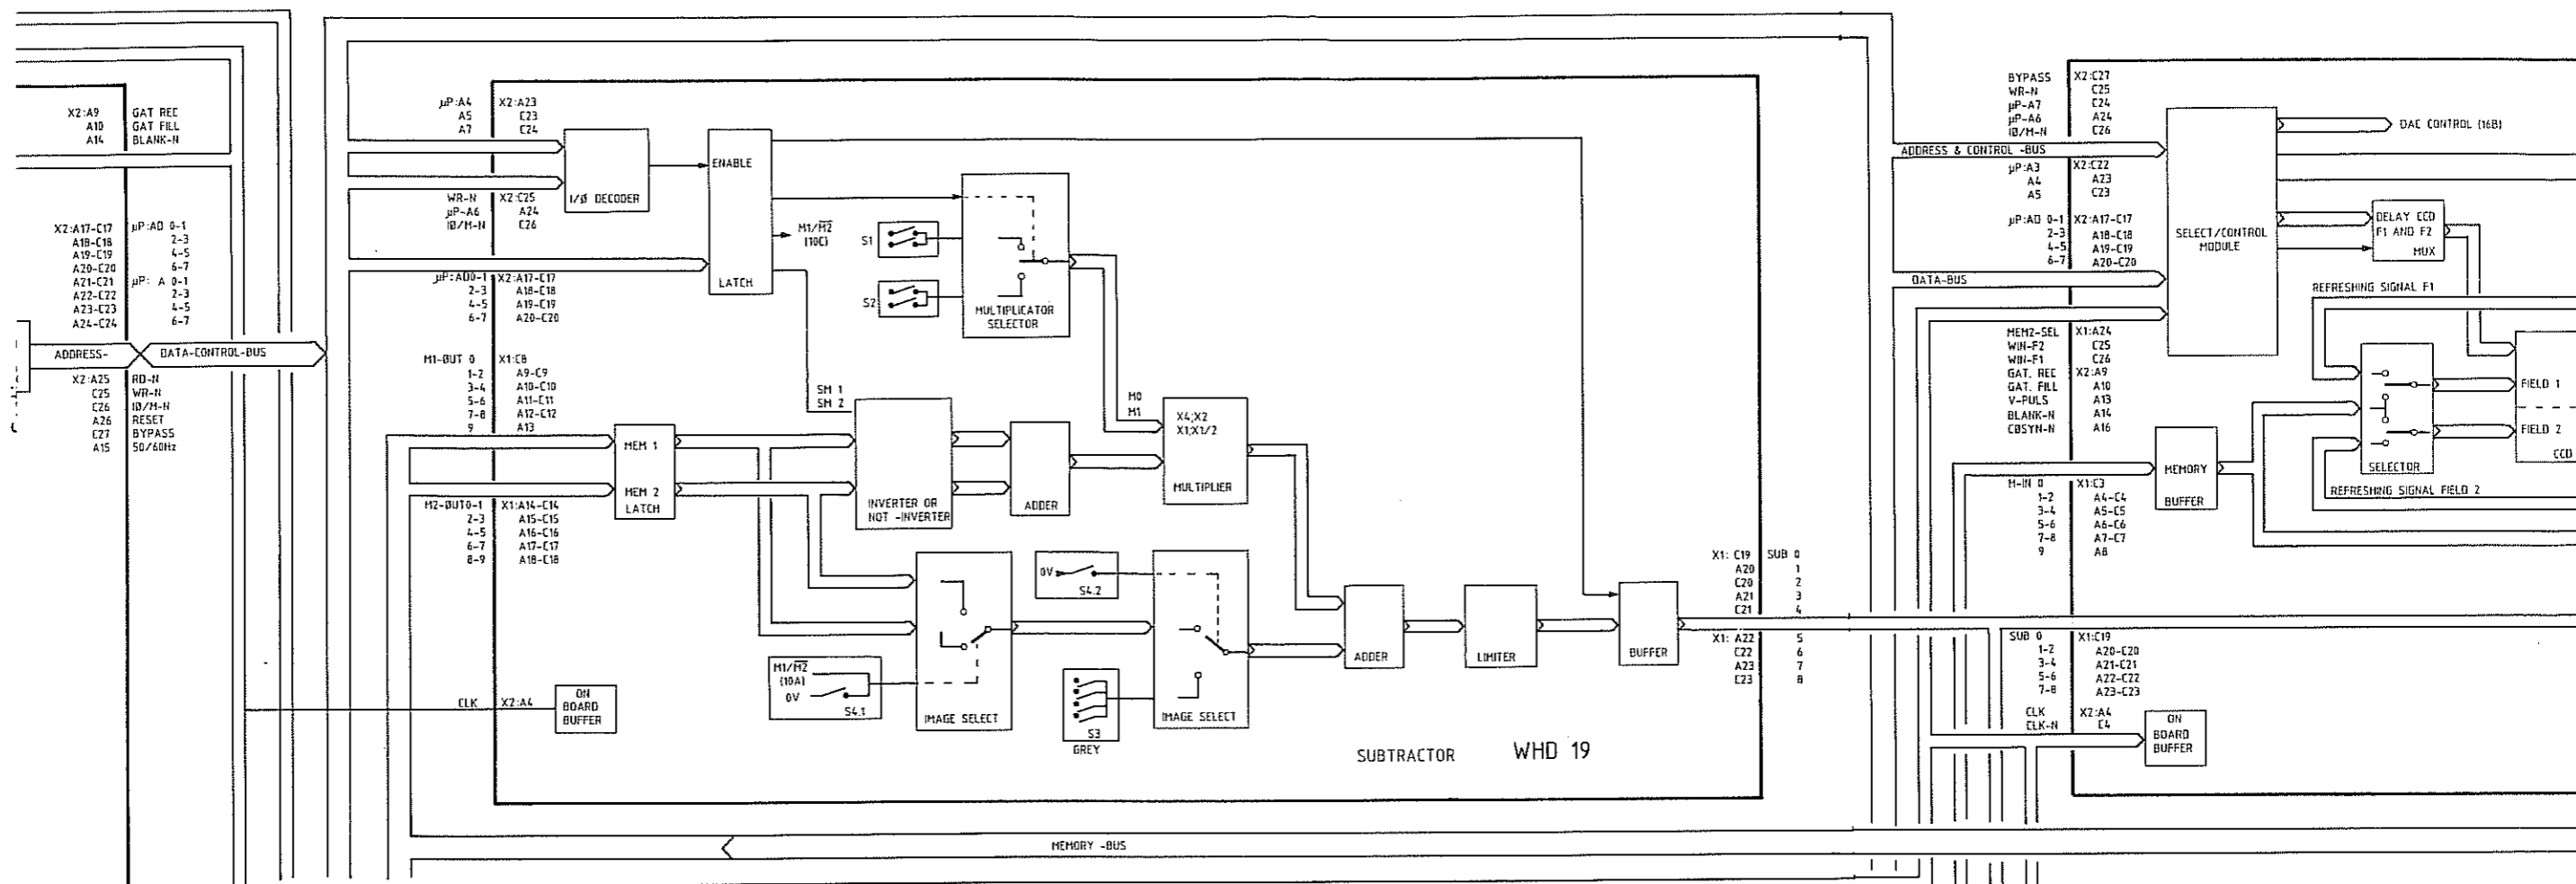

Continued...