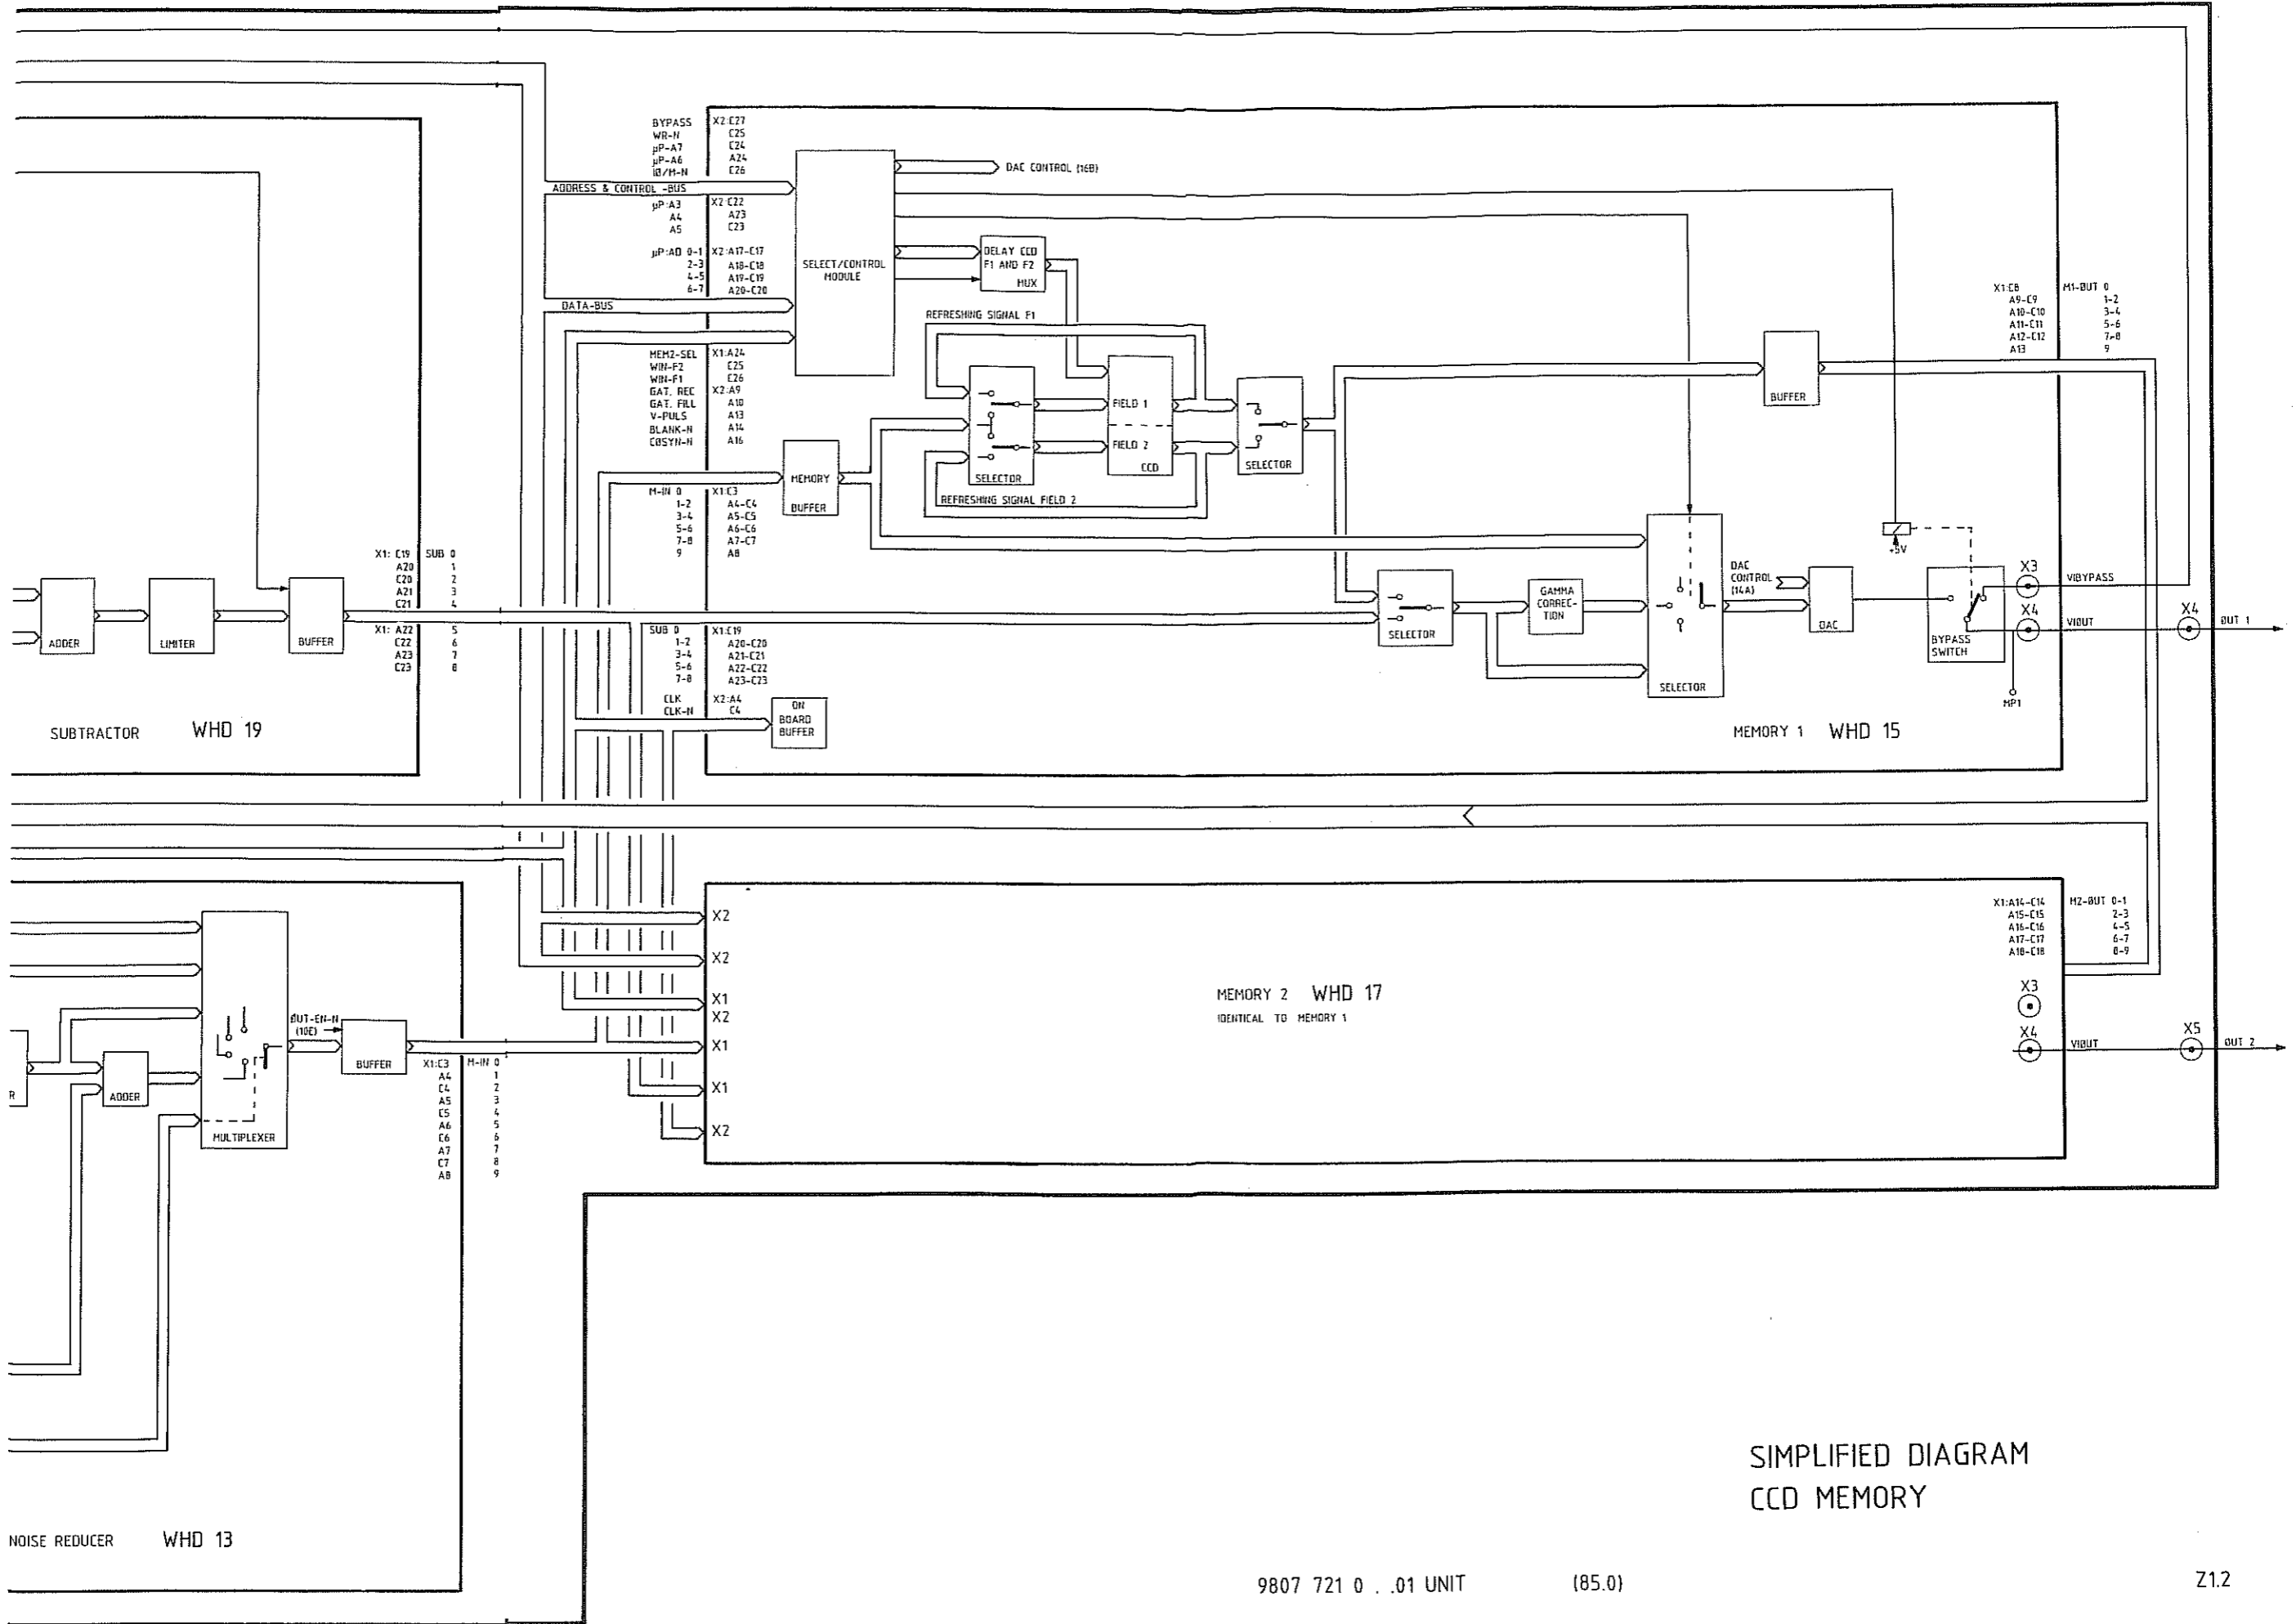

SIMPLIFIED DIAGRAM
CCD MEMORY