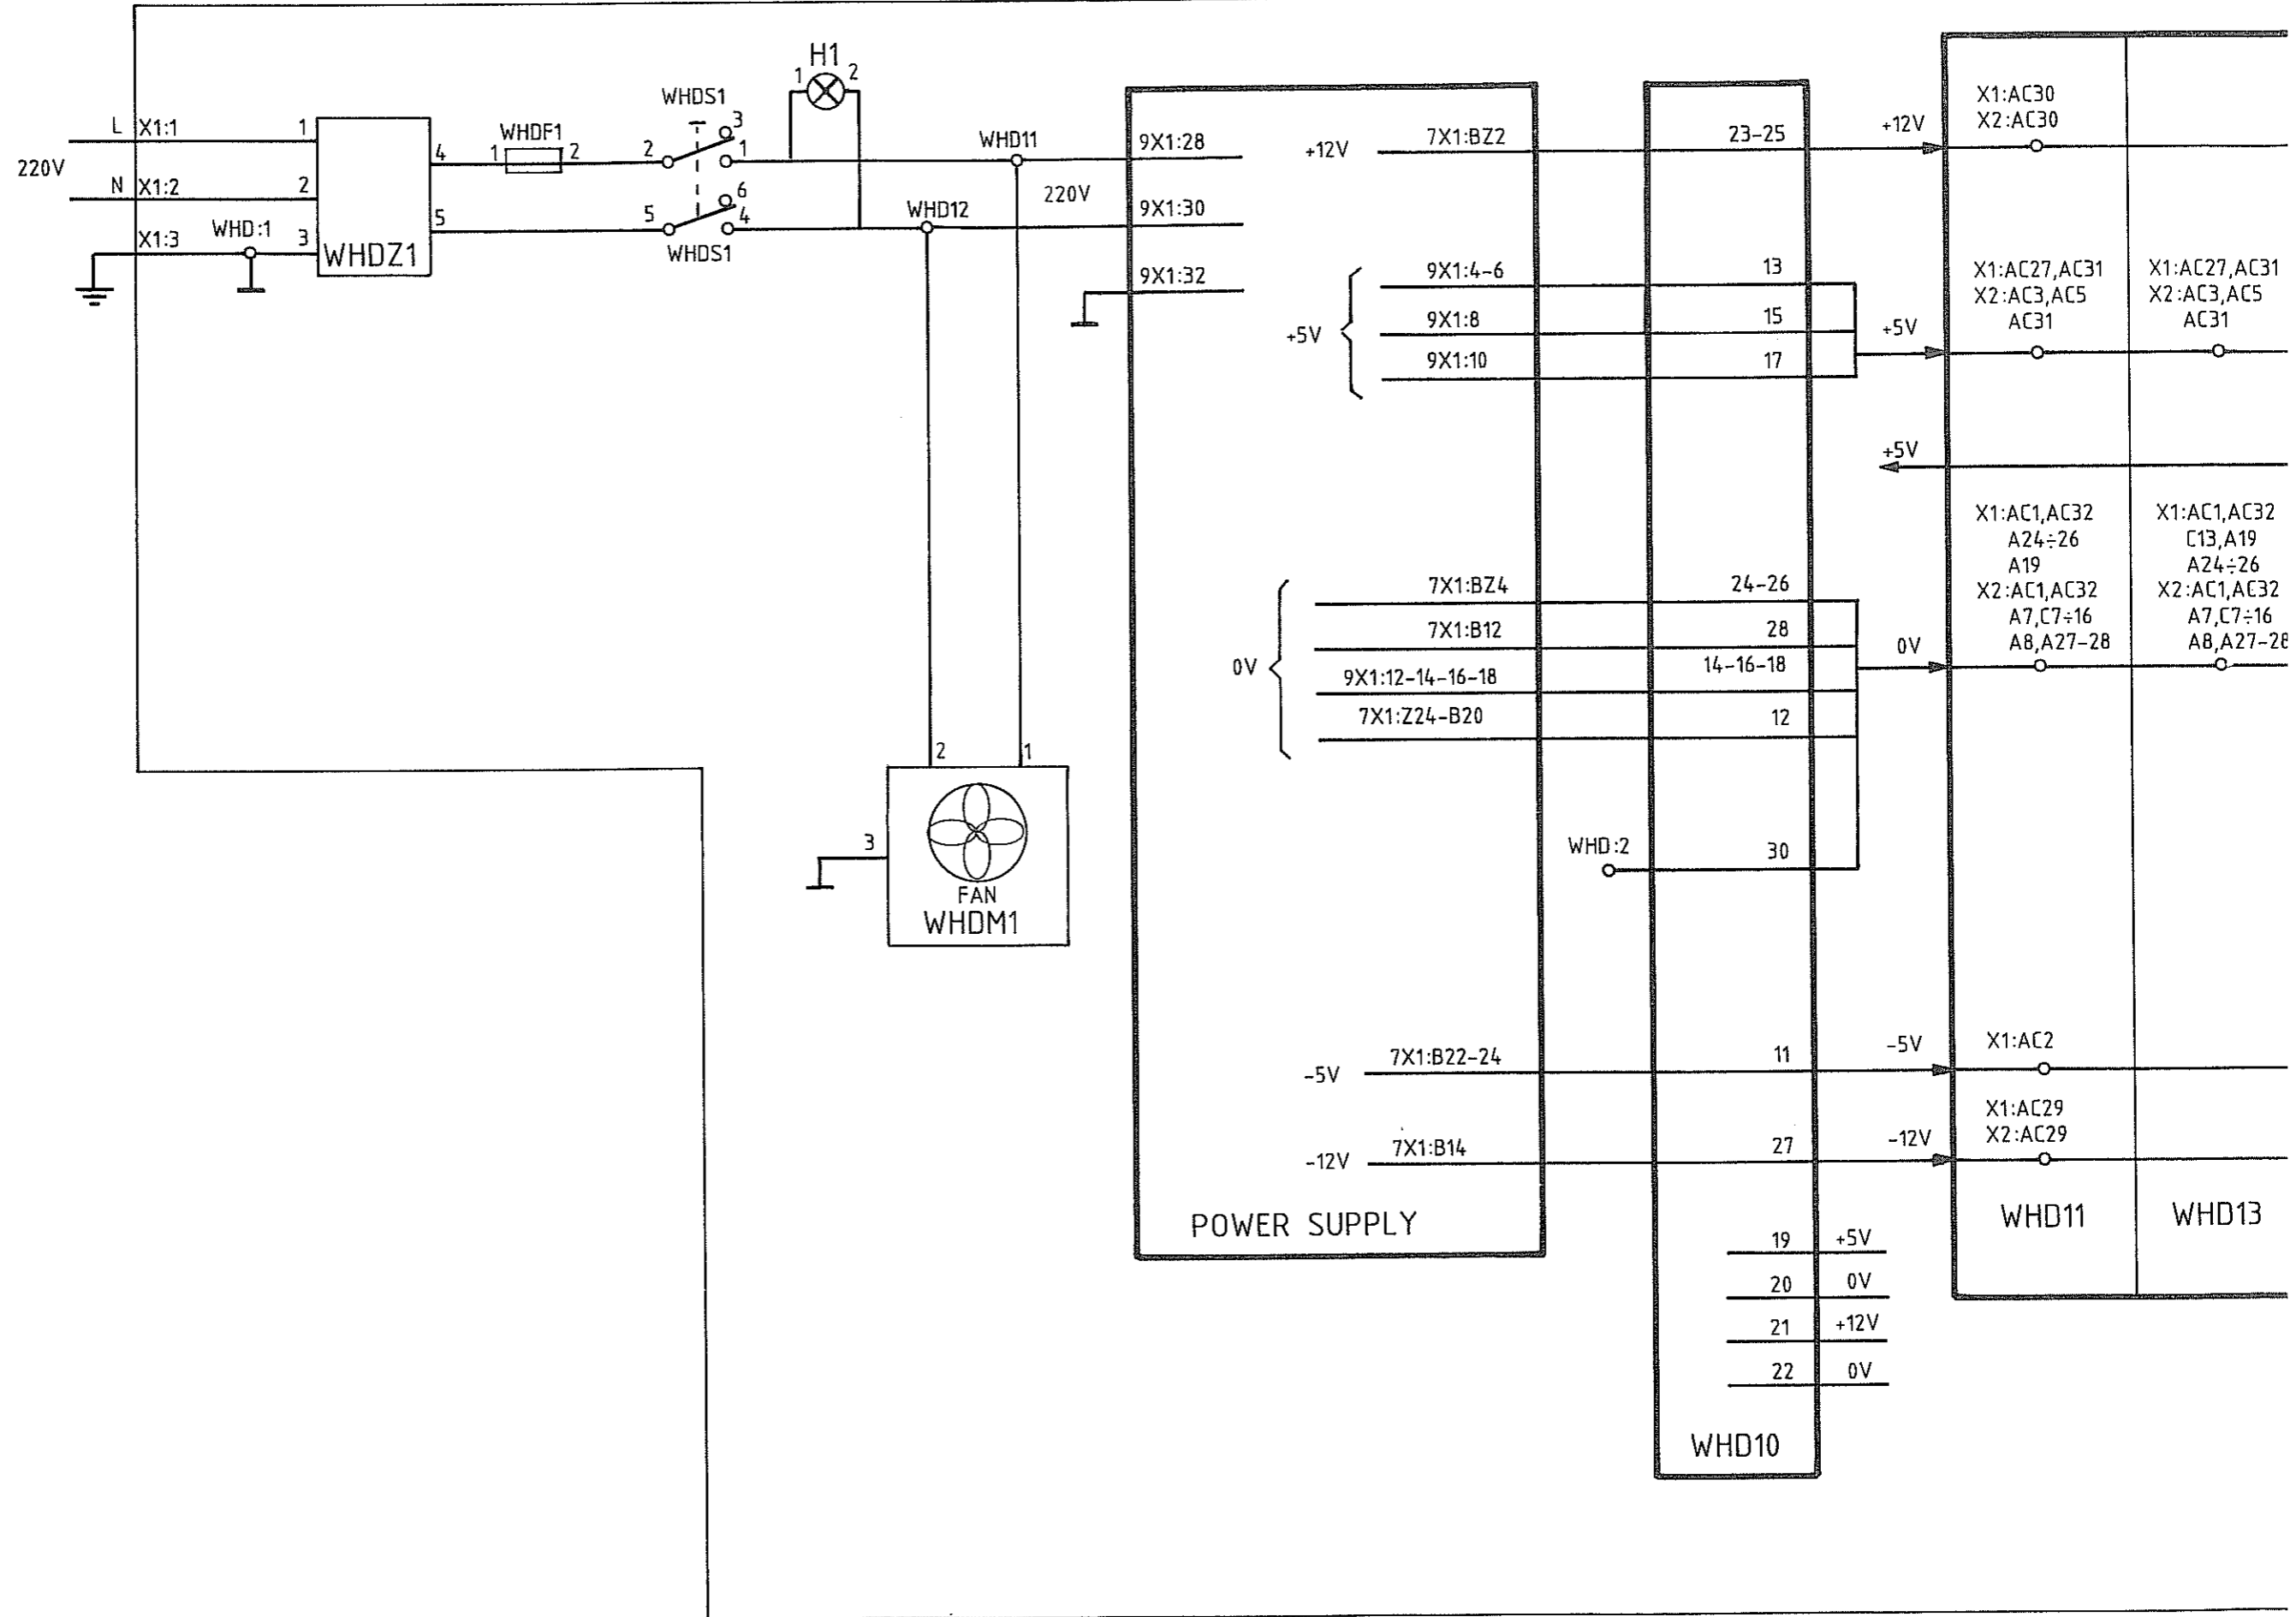

Section Z

Scopofix MDP

Section z

Scopofix MDP

SUPPLY	0V	-5V	-5V	+12V	-12V
WHD 11	X1:A1 X2:C1	X1:A31 X2:C3	X1:A2 C2	X1:A30 X2:A30	X1:A29 X2:A29
WHD 13	X1:A1 X2:C1	X1:A31 X2:C3	---	---	---
WHD 15	X1:A1 X2:C1	X1:A31 X2:C3	X1:A2 C2	X2:A30 C30	X2:A29 C29
WHD 17	X1:A1 X2:C1	X2:A28	---	---	---
WHD 19	X1:A1 X2:C1	X1:A31 X2:C3	---	---	---
WHD 20	---	X1:A17	B17	---	---
WHD 21	---	---	---	---	---
WHD 23	---	---	---	---	---
WHD 25	X1:A1 X2:C1	X1:A31 X2:C3	---	X1:A30 X2:A30	C30
MEASURE POINTS	11MP 3	11MP 2	11MP 4	11MP 1	11MP 5