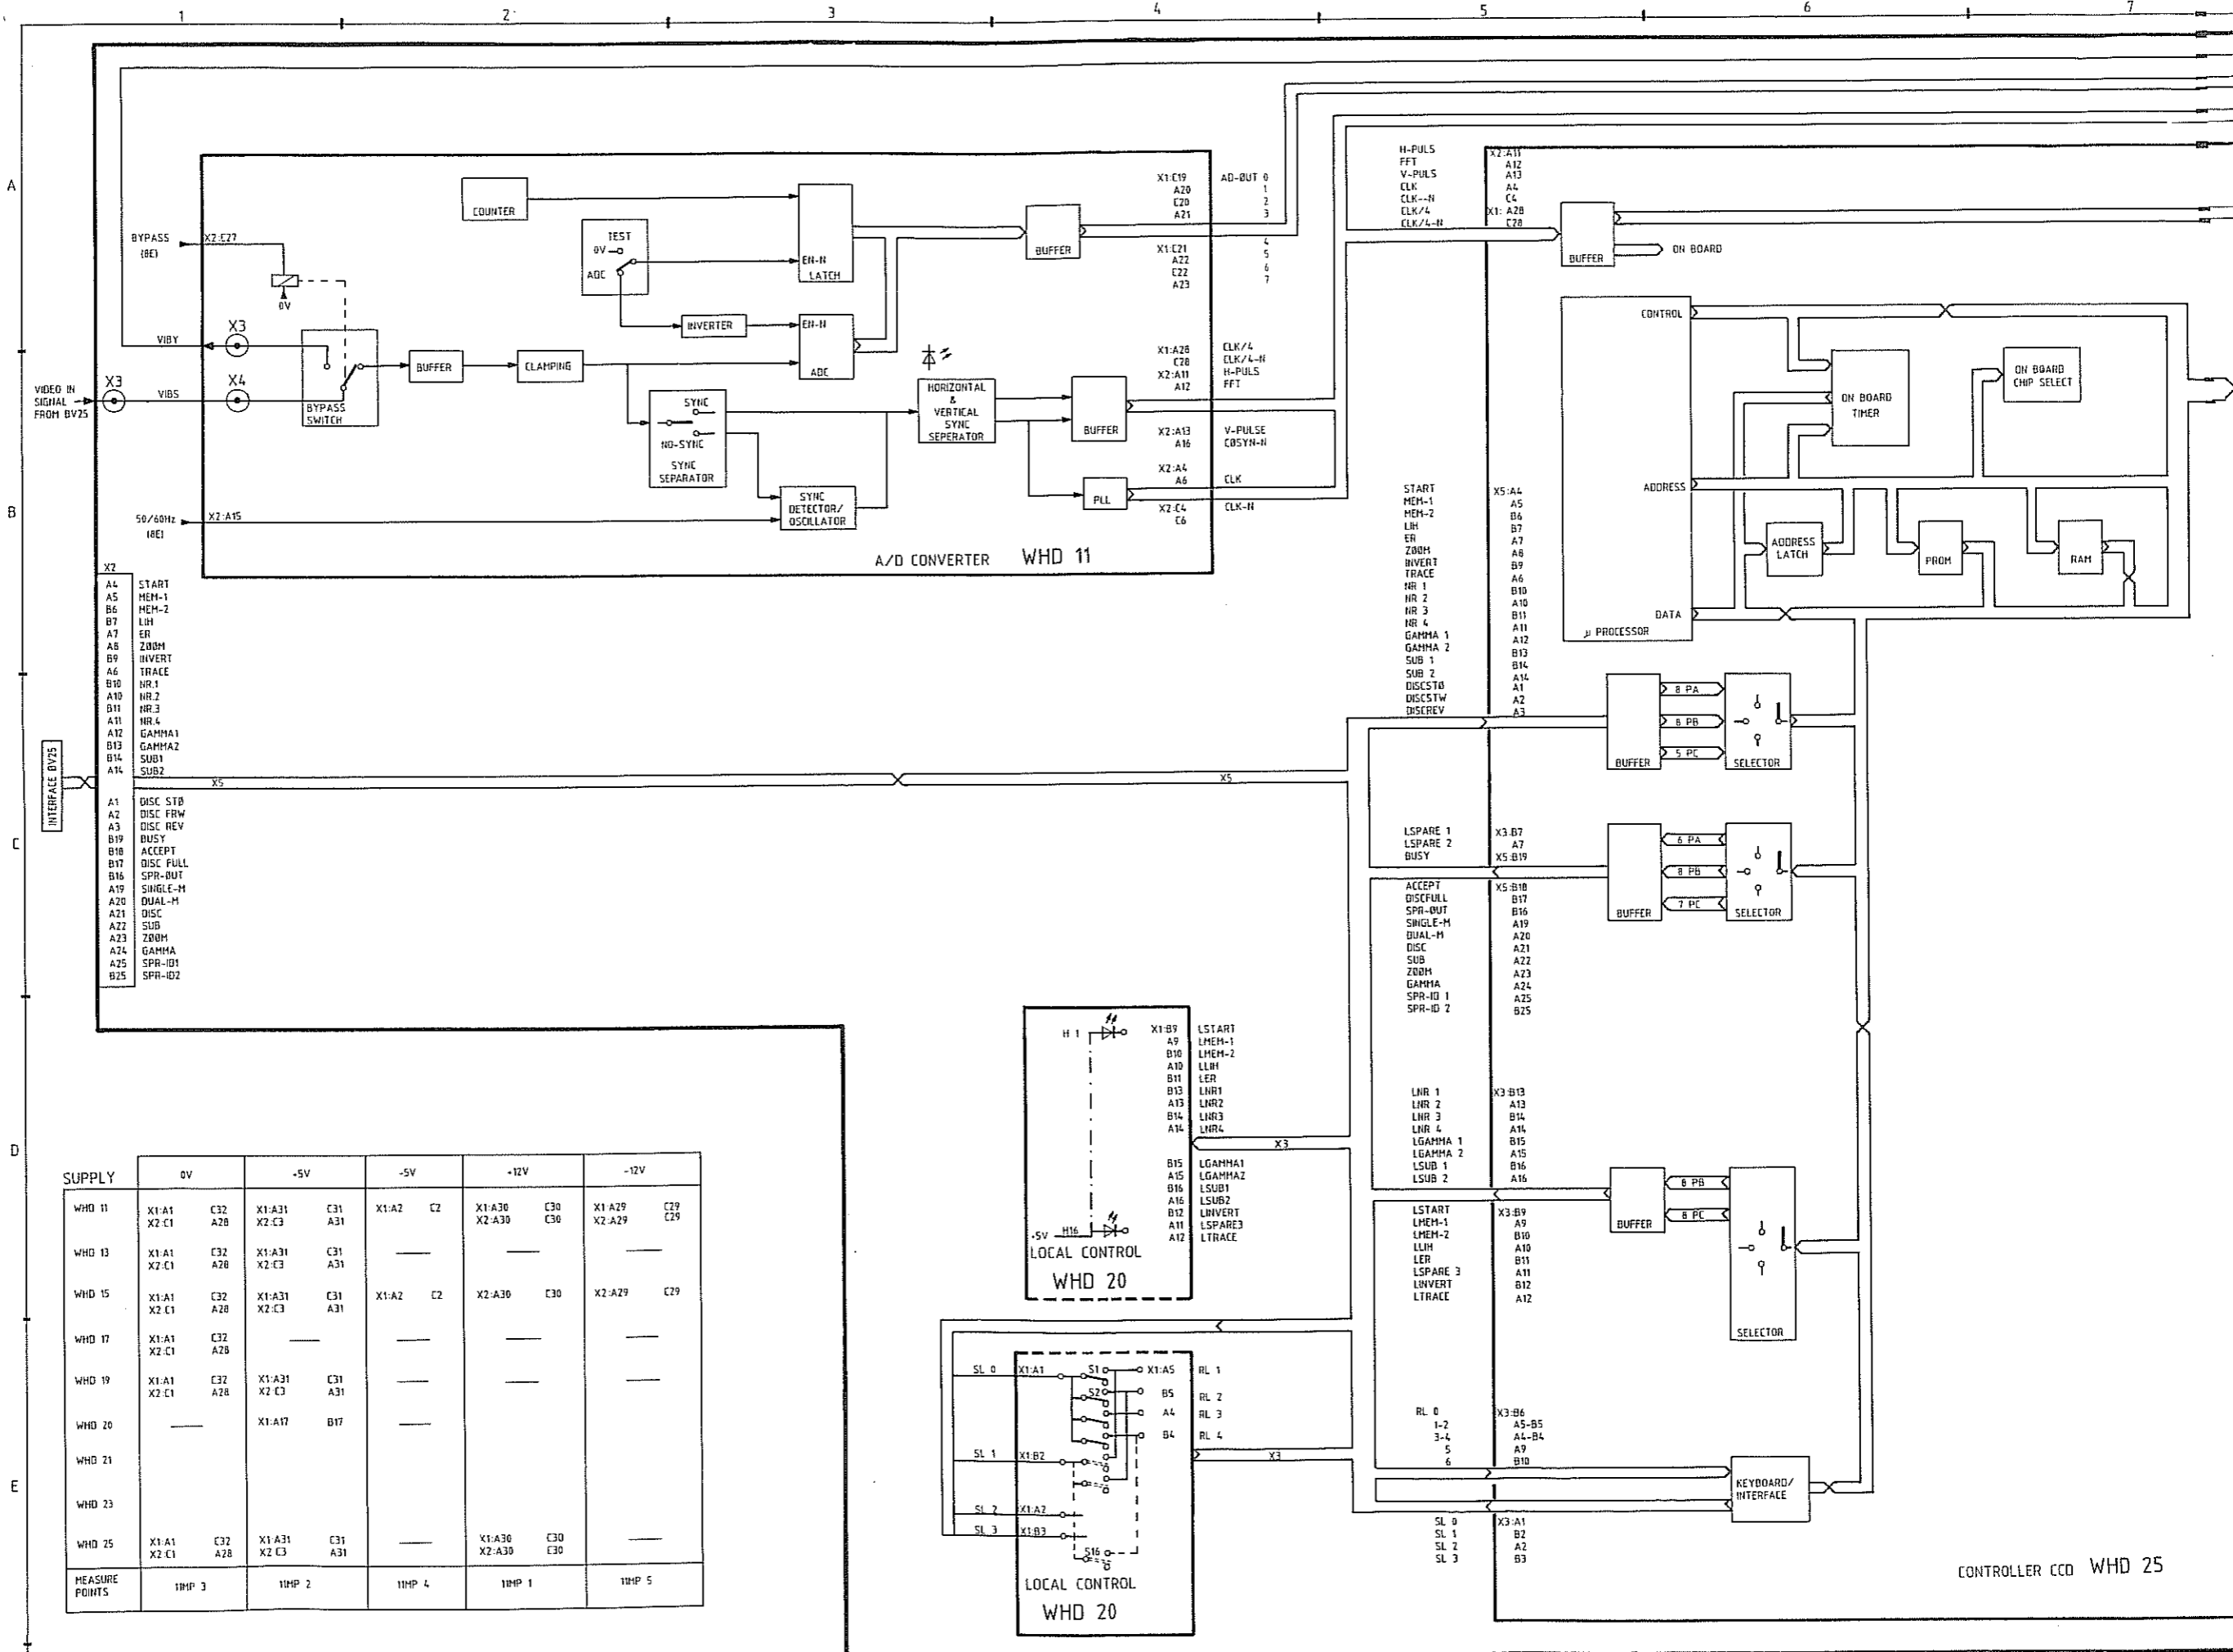

Section Z

Scopofix MDP

Section z

Scopofix MDP

SUPPLY	0V	-5V	-5V	+12V	-12V
WHD 11	X1:A1 X2:C1	X1:A31 X2:C3	X1:A2 C2	X1:A30 X2:A30	X1:A29 X2:A29
WHD 13	X1:A1 X2:C1	X1:A31 X2:C3	---	---	---
WHD 15	X1:A1 X2:C1	X1:A31 X2:C3	X1:A2 C2	X2:A30 C30	X2:A29 C29
WHD 17	X1:A1 X2:C1	X2:A28	---	---	---
WHD 19	X1:A1 X2:C1	X1:A31 X2:C3	---	---	---
WHD 20	---	X1:A17	B17	---	---
WHD 21	---	---	---	---	---
WHD 23	---	---	---	---	---
WHD 25	X1:A1 X2:C1	X1:A31 X2:C3	---	X1:A30 X2:A30	C30
MEASURE POINTS	11MP 3	11MP 2	11MP 4	11MP 1	11MP 5