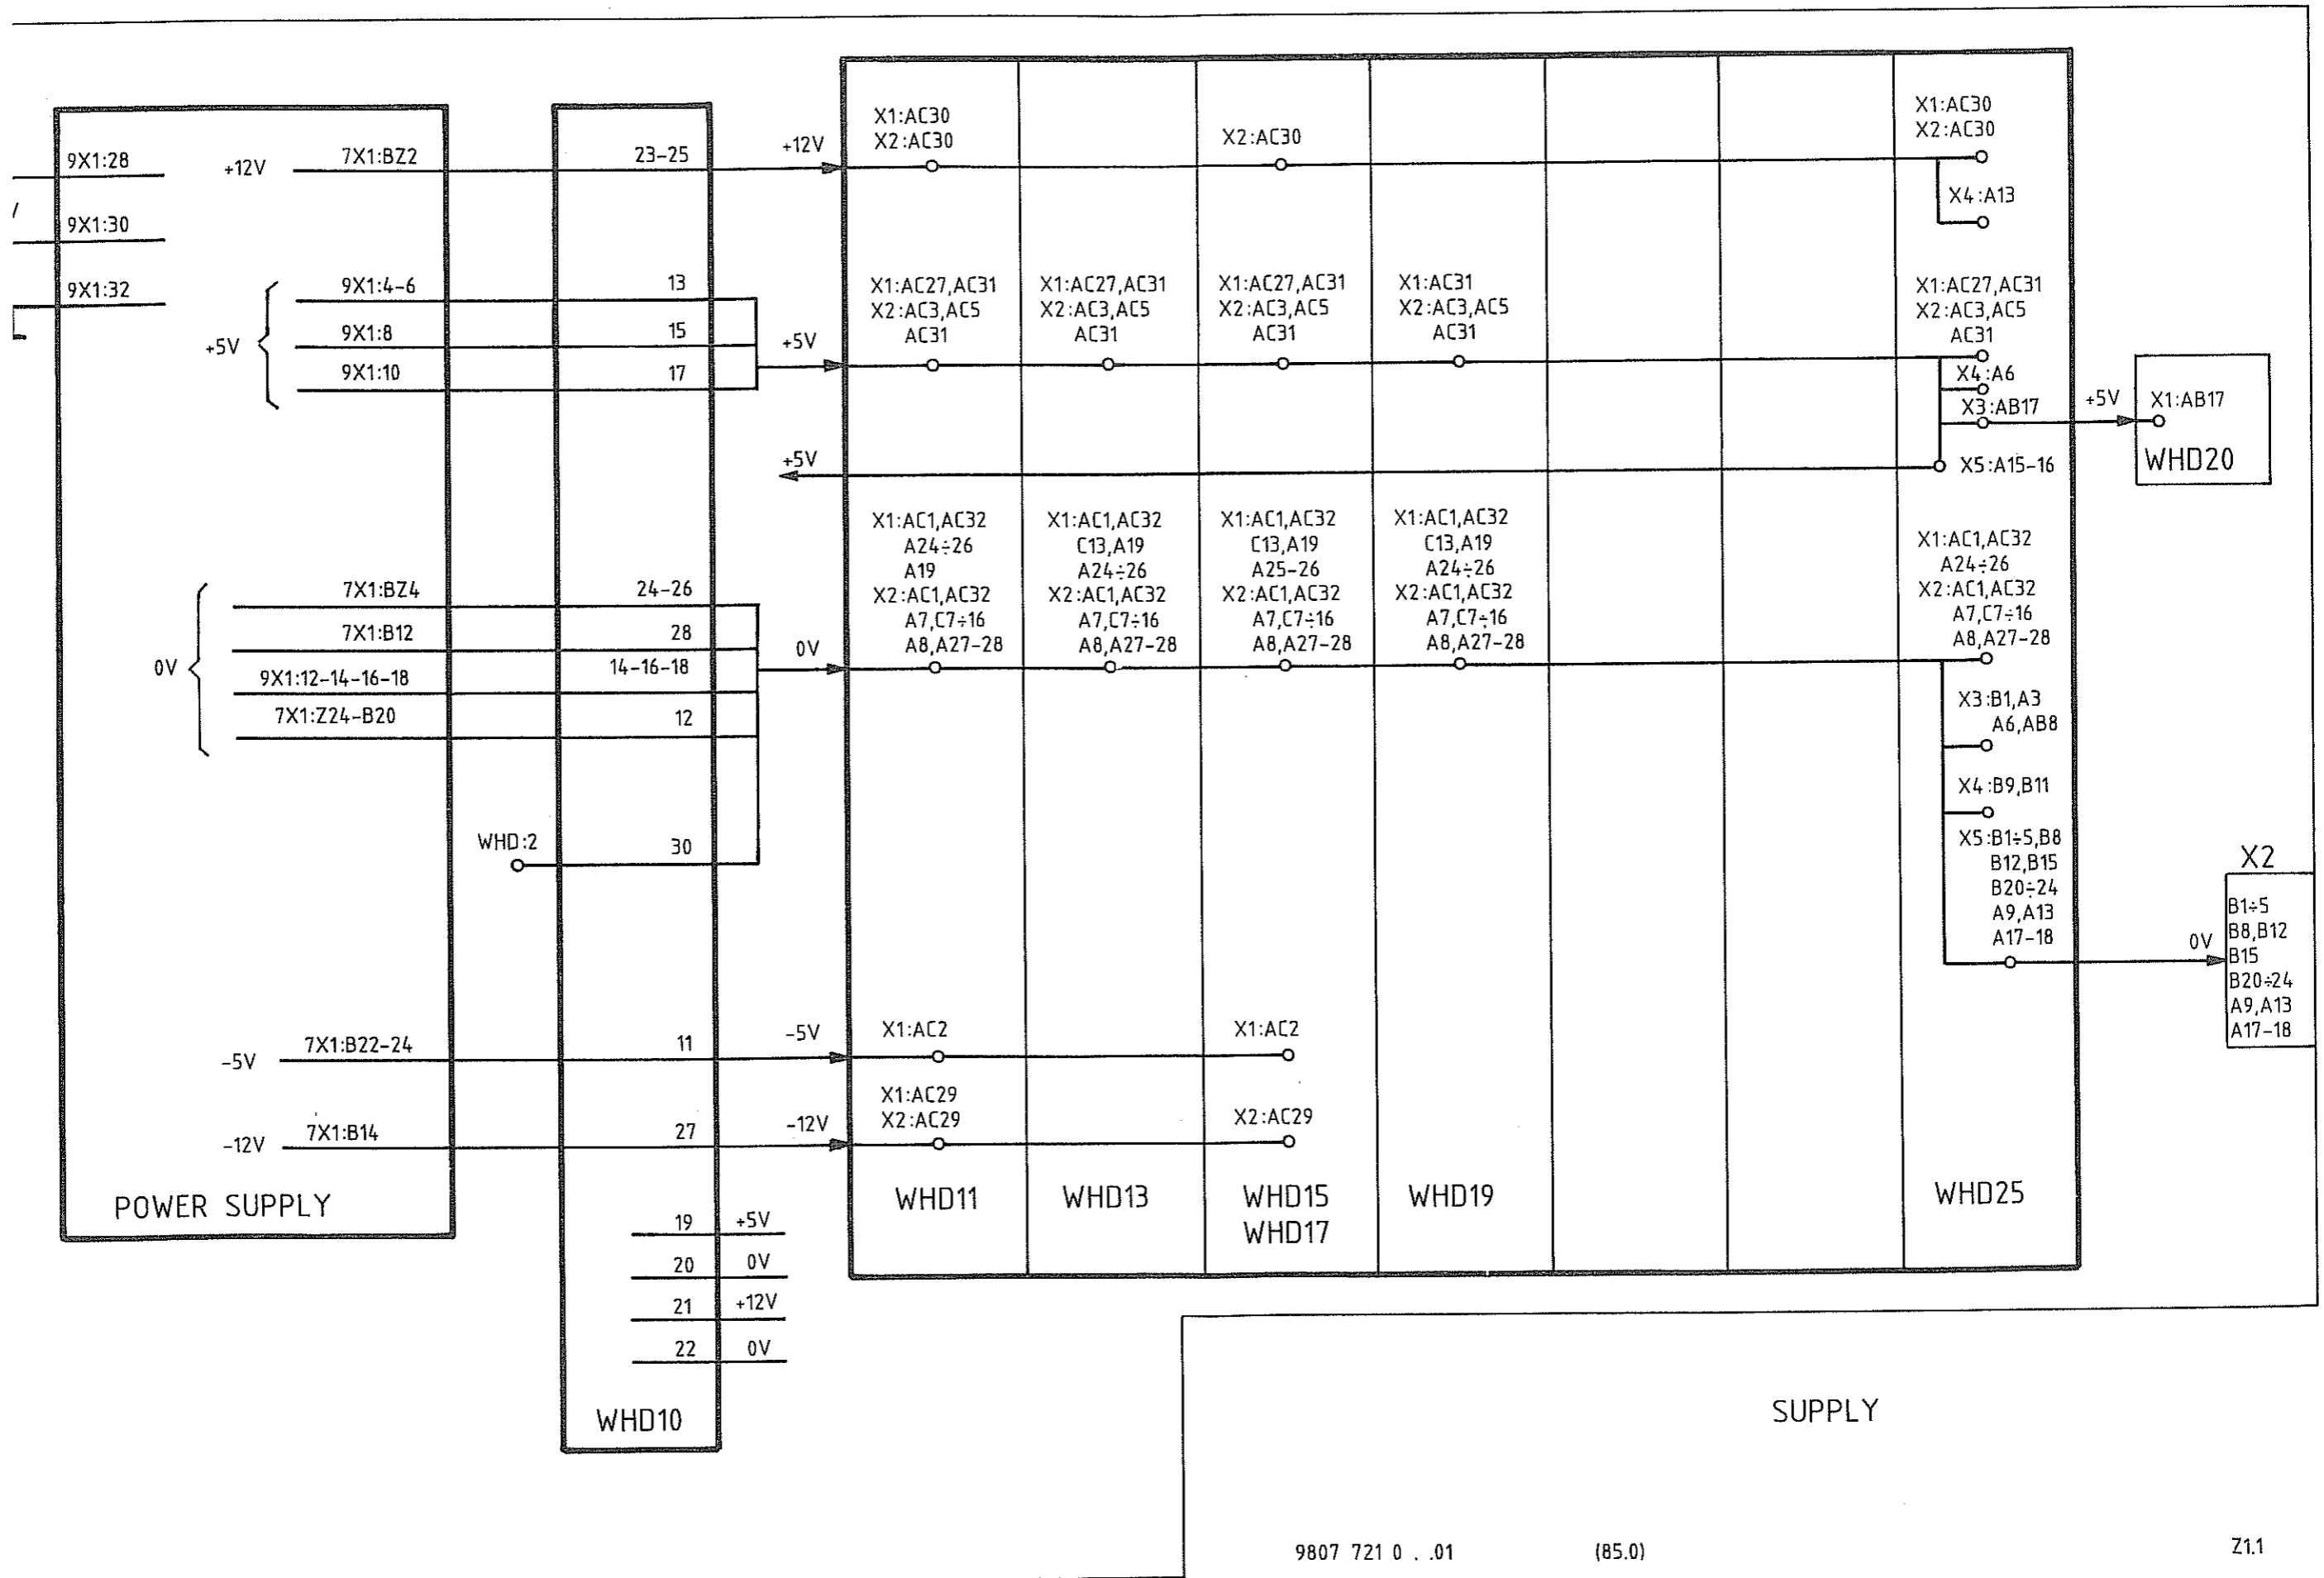

Section Z

Scopofix MDP

Section z

Scopofix MDP

SUPPLY	0V	-5V	-5V	+12V	-12V
WHD 11	X1:A1 X2:C1	X1:A31 X2:C3	X1:A2 C2	X1:A30 X2:A30	X1:A29 X2:A29
WHD 13	X1:A1 X2:C1	X1:A31 X2:C3	---	---	---
WHD 15	X1:A1 X2:C1	X1:A31 X2:C3	X1:A2 C2	X2:A30 C30	X2:A29 C29
WHD 17	X1:A1 X2:C1	X2:A28	---	---	---
WHD 19	X1:A1 X2:C1	X1:A31 X2:C3	---	---	---
WHD 20	---	X1:A17	B17	---	---
WHD 21	---	---	---	---	---
WHD 23	---	---	---	---	---
WHD 25	X1:A1 X2:C1	X1:A31 X2:C3	---	X1:A30 X2:A30	C30
MEASURE POINTS	11MP 3	11MP 2	11MP 4	11MP 1	11MP 5